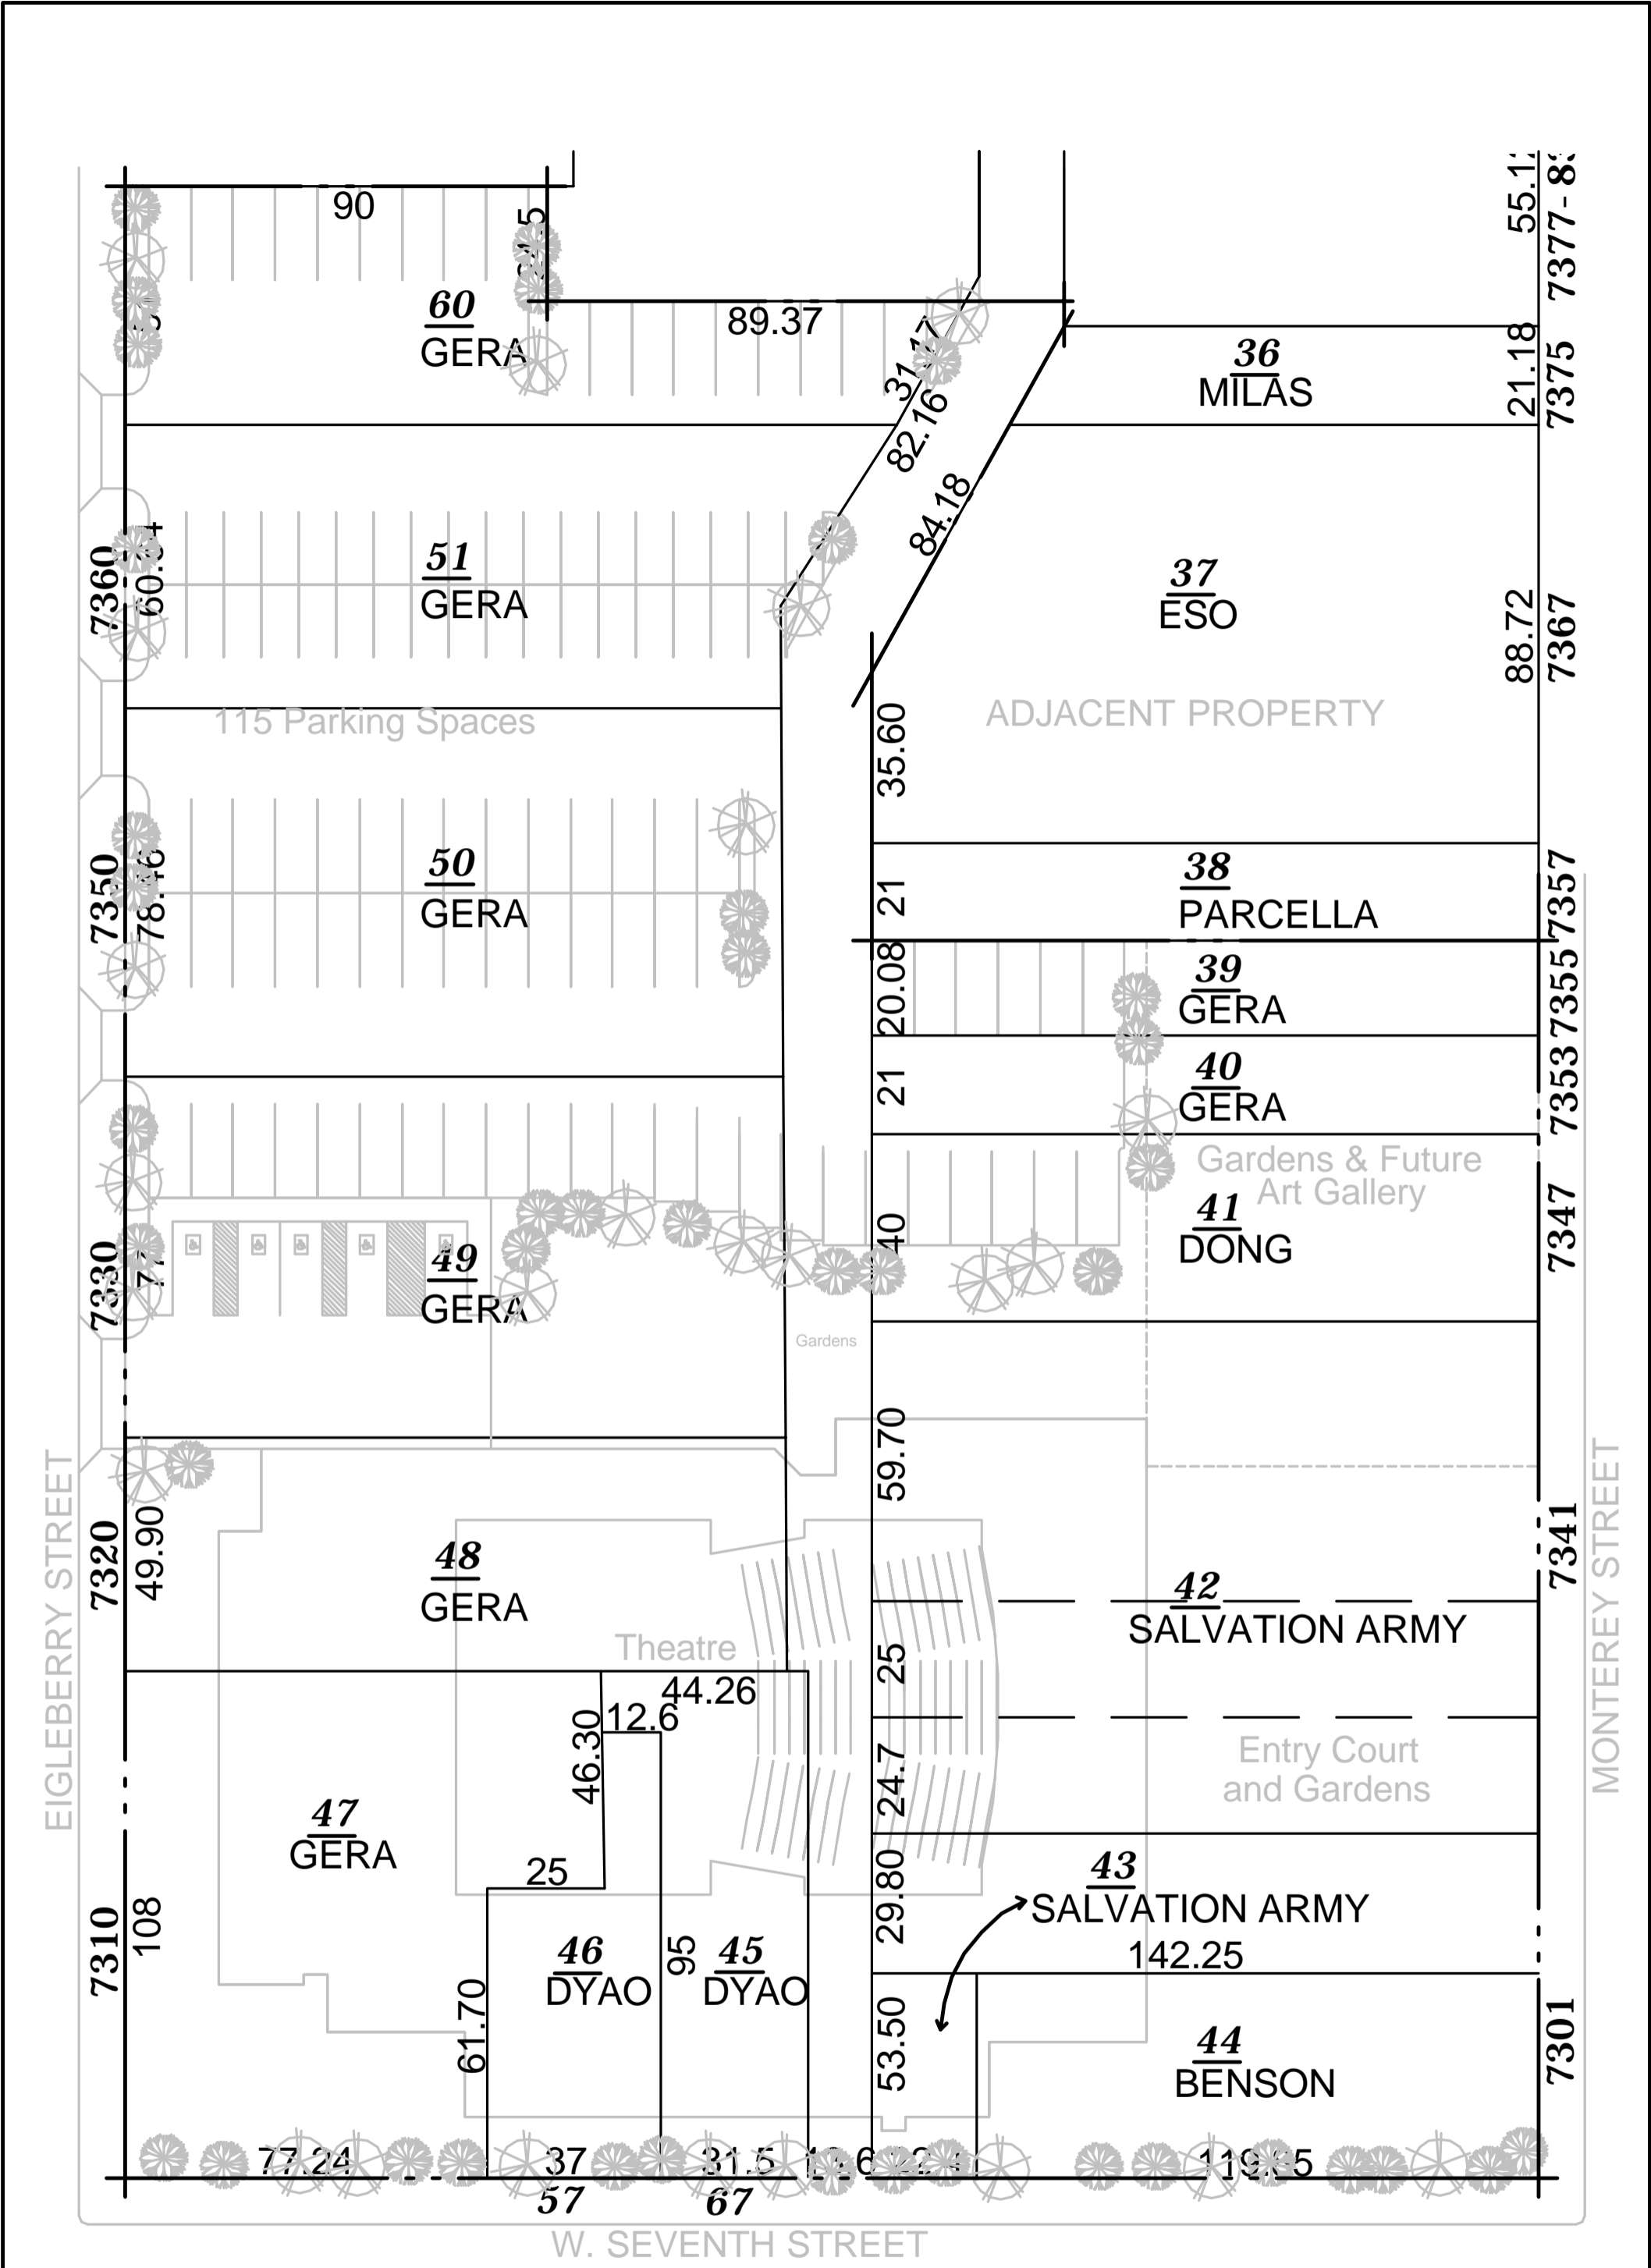

EIGLEBERRY STREET

MONTEREY STREET

W. SEVENTH STREET

SITE PLAN

SCHEME 3A
CONCEPTUAL SITE PLAN
06 DECEMBER 2002

GILROY CULTURAL AND
PERFORMING ARTS CENTER

John Sergio Fisher & Associates Inc. **jsfa**

 **SITE PLAN**

SCHEME 3A
CONCEPTUAL SITE PLAN
 06 DECEMBER 2002

GILROY CULTURAL AND PERFORMING ARTS CENTER
 John Sergio Fisher & Associates Inc. **jsfa**